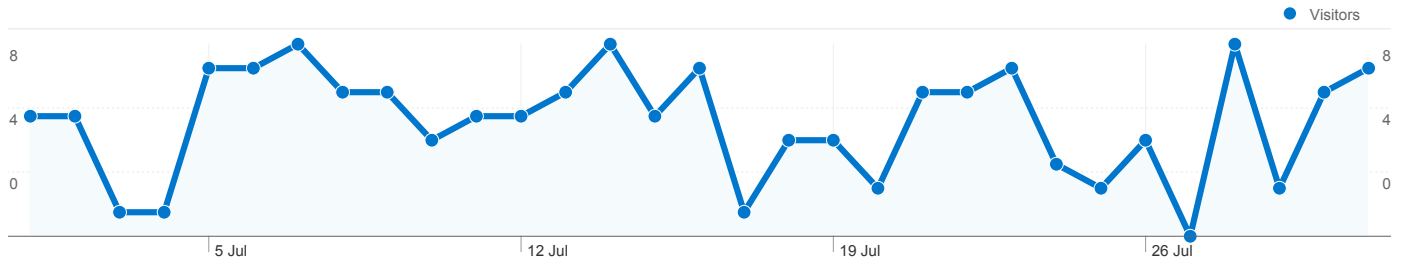

Visitors Overview

Comparing to: Site

126 people visited this site

159 Visits

126 Absolute Unique Visitors

1,024 Pageviews

6.44 Average Pageviews

00:03:07 Time on Site