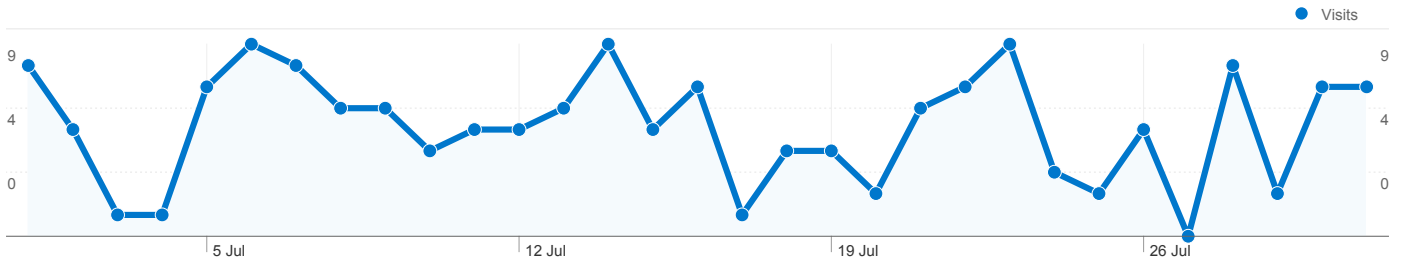

Traffic Sources Overview

Comparing to: Site

All traffic sources sent a total of 159 visits

-  15.09% Direct Traffic
-  30.82% Referring Sites
-  54.09% Search Engines

- Search Engines
86.00 (54.09%)
- Referring Sites
49.00 (30.82%)
- Direct Traffic
24.00 (15.09%)

Top Traffic Sources

Sources	Visits	% visits
google (organic)	68	42.77%
(direct) ((none))	24	15.09%
facebook.com (referral)	23	14.47%
yahoo (organic)	8	5.03%
grandtraverseresort.com	7	4.40%

Keywords	Visits	% visits
northern michigan veterinary	21	24.42%
northern michigan veterinary	3	3.49%
elk rapids animal clinic	2	2.33%
northern michigan animal	2	2.33%
northern michigan veterinary	2	2.33%