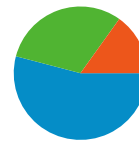

Traffic Sources Overview

Comparing to: Site

All traffic sources sent a total of 159 visits

-  15.09% Direct Traffic
-  30.82% Referring Sites
-  54.09% Search Engines

- Search Engines
86.00 (54.09%)
- Referring Sites
49.00 (30.82%)
- Direct Traffic
24.00 (15.09%)

Top Traffic Sources

Sources	Visits	% visits
google (organic)	68	42.77%
(direct) ((none))	24	15.09%
facebook.com (referral)	23	14.47%
yahoo (organic)	8	5.03%
grandtraverseresort.com	7	4.40%

Keywords	Visits	% visits
northern michigan veterinary	21	24.42%
northern michigan veterinary	3	3.49%
elk rapids animal clinic	2	2.33%
northern michigan animal	2	2.33%
northern michigan veterinary	2	2.33%