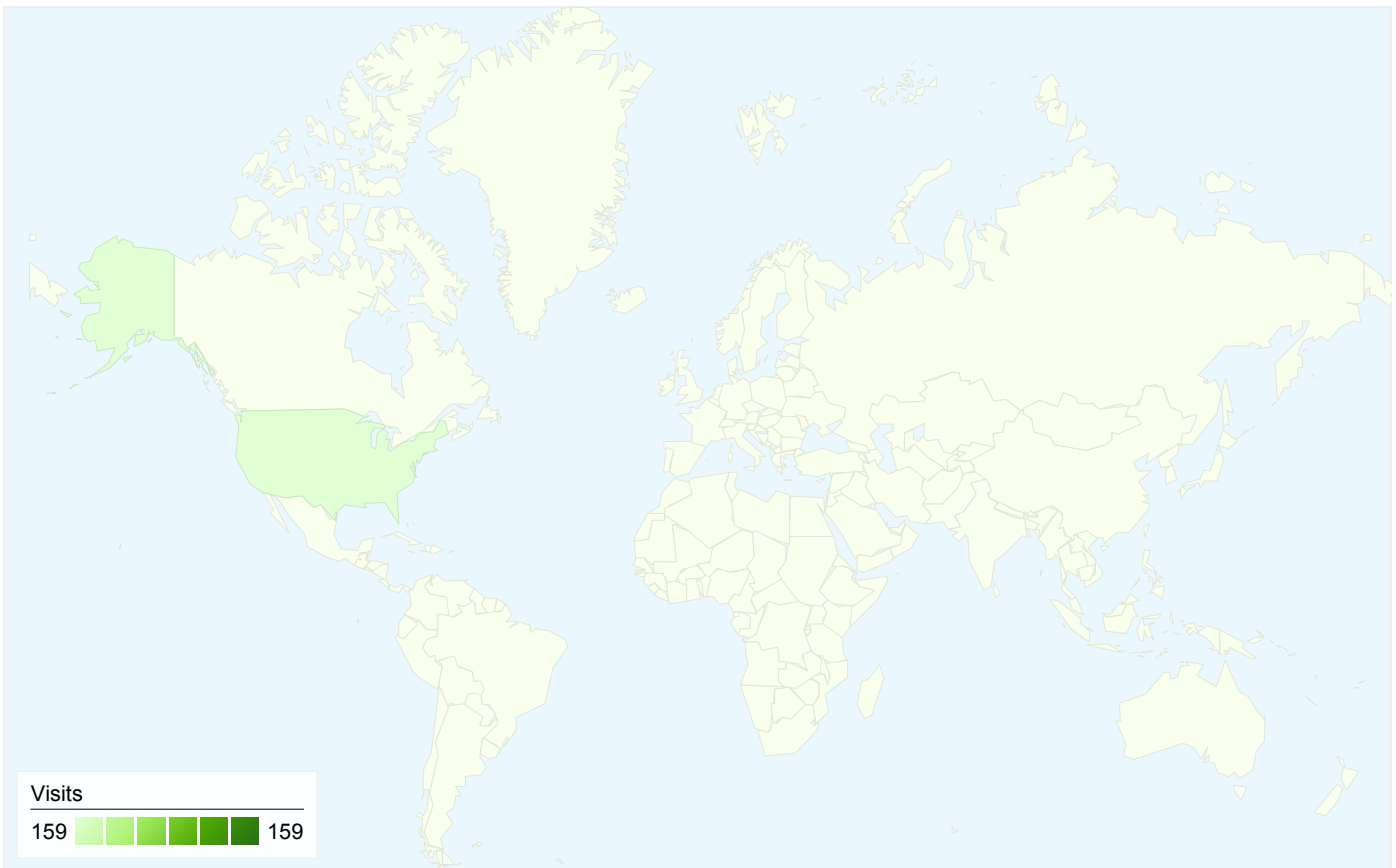

Visitors Overview

Comparing to: Site

126 people visited this site

159 Visits

126 Absolute Unique Visitors

1,024 Pageviews

6.44 Average Pageviews

00:03:07 Time on Site

Traffic Sources Overview

Comparing to: Site

All traffic sources sent a total of 159 visits

-  15.09% Direct Traffic
-  30.82% Referring Sites
-  54.09% Search Engines

- **Search Engines**
86.00 (54.09%)
- **Referring Sites**
49.00 (30.82%)
- **Direct Traffic**
24.00 (15.09%)

Map Overlay

Comparing to: Site

159 visits came from 1 countries/territories

Site Usage

Visits 159 % of Site Total: 100.00%	Pages/Visit 6.44 Site Avg: 6.44 (0.00%)	Avg. Time on Site 00:03:07 Site Avg: 00:03:07 (0.00%)	% New Visits 69.81% Site Avg: 69.81% (0.00%)	Bounce Rate 35.22% Site Avg: 35.22% (0.00%)	
Country/Territory	Visits	Pages/Visit	Avg. Time on Site	% New Visits	Bounce Rate
United States	159	6.44	00:03:07	69.81%	35.22%