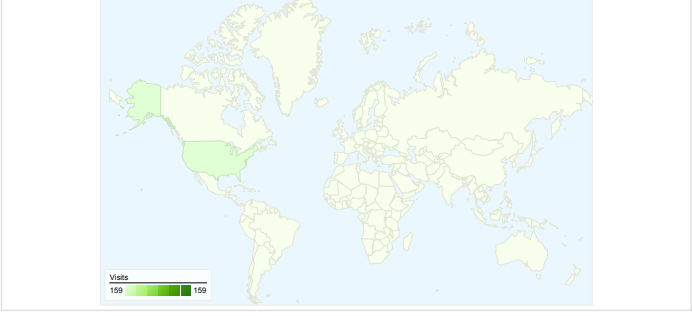

Dashboard

Comparing to: Site

Site Usage

159 Visits

35.22% Bounce Rate

1,024 Pageviews

00:03:07 Avg. Time on Site

6.44 Pages/Visit

69.81% % New Visits

Visitors Overview

Map Overlay

Traffic Sources Overview

Content Overview

Pages	Pageviews	% Pageviews
/staff/Staff1.aspx	448	43.75%
/	171	16.70%
/AboutUs.aspx	106	10.35%
/Default.aspx	39	3.81%
/ContactUs.aspx	27	2.64%

Visitors Overview

Comparing to: Site

126 people visited this site

159 Visits

126 Absolute Unique Visitors

1,024 Pageviews

6.44 Average Pageviews

00:03:07 Time on Site

Map Overlay

Comparing to: Site

159 visits came from 1 countries/territories

Site Usage

Visits 159 % of Site Total: 100.00%	Pages/Visit 6.44 Site Avg: 6.44 (0.00%)	Avg. Time on Site 00:03:07 Site Avg: 00:03:07 (0.00%)	% New Visits 69.81% Site Avg: 69.81% (0.00%)	Bounce Rate 35.22% Site Avg: 35.22% (0.00%)	
Country/Territory	Visits	Pages/Visit	Avg. Time on Site	% New Visits	Bounce Rate
United States	159	6.44	00:03:07	69.81%	35.22%