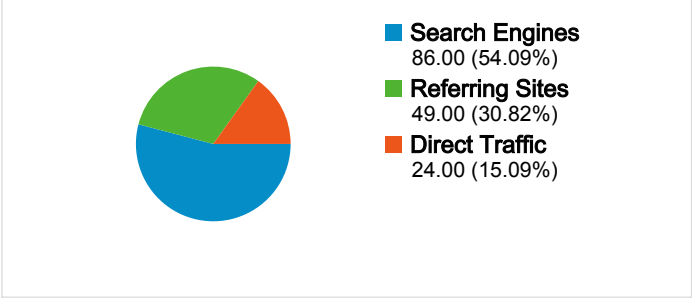

Dashboard

Comparing to: Site

Site Usage

159 Visits

35.22% Bounce Rate

1,024 Pageviews

00:03:07 Avg. Time on Site

6.44 Pages/Visit

69.81% % New Visits

Visitors Overview

Map Overlay

Traffic Sources Overview

Content Overview

Pages	Pageviews	% Pageviews
/staff/Staff1.aspx	448	43.75%
/	171	16.70%
/AboutUs.aspx	106	10.35%
/Default.aspx	39	3.81%
/ContactUs.aspx	27	2.64%

Visitors Overview

Comparing to: Site

126 people visited this site

159 Visits

126 Absolute Unique Visitors

1,024 Pageviews

6.44 Average Pageviews

00:03:07 Time on Site